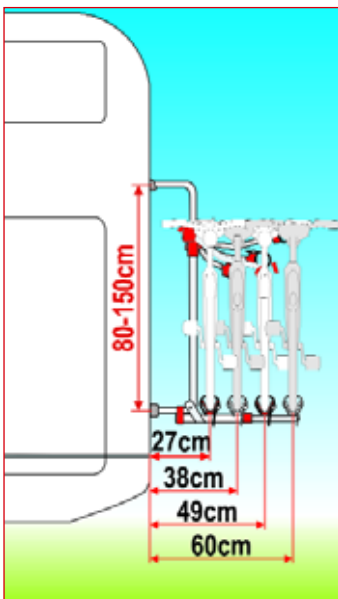

# PRO

**CARRY-BIKE PRO with 4 Rail Quick and 4 Bike-Block Pro**

The Carry-Bike Pro is recommended by industry experts as the strongest bike carrier on the market with telescopic structure in rounded tube that is easily adjustable from the height of 80 to 150 cm to better fit to the different installation possibilities. The upper fixing kit can be installed at different heights. Its solid telescopic rail support offers the best system for fastening it to the motorcaravan wall. It is the only one with patented ZOOM 4 BIKES rail support that can carry two extra rails. Carries up to 60 Kg. Standard delivered with 2 Rails Quick, Bike-Block Pro 1 and 3. New version "N" available, supplied without upper and lower fixing kits, as these brackets are already preinstalled on the vehicles Chausson, Challenger and MC Louis.

**CARRY-BIKE**

**Carry-Bike Pro with: 2 Rail Quick 128 Red, supplementary Bike-Block Pro 2 and Bike-Block Pro 4 Red**

Item-No.	Description	
02093-17-	<b>Pro</b> with 2 128cm rails and Bike-Block Pro 1 and 3	
02093-17V	<b>Pro N</b> with 2 128cm rails and Bike-Block Pro 1 and 3 <b>NEW!</b> For installation onto the pre-installed brackets	
98656-097	<b>Rail Quick 128 Red</b> supplementary 128cm rail	
04133A01-	<b>Bike-Block Pro 2 Red</b> supplementary	
04133C01-	<b>Bike-Block Pro 4 Red</b> supplementary	