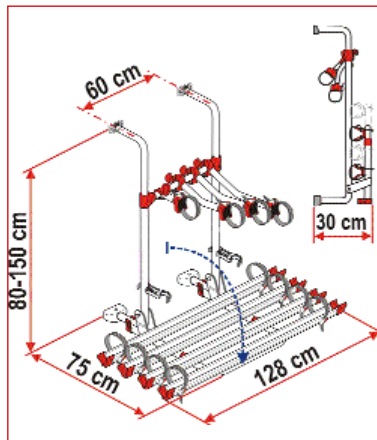

# The telescopic "Premium Quality" Bike Carrier Upper structure with high regulation

# PRO

**CARRY-BIKE PRO with 4 Rail Quick and 4 Bike-Block Pro**

The Carry-Bike Pro is recommended by industry experts as the strongest bike carrier on the market with telescopic structure in rounded tube that is easily adjustable from the height of 80 to 150 cm to better fit to the different installation possibilities. The upper fixing kit can be installed at different heights. Its solid telescopic rail support offers the best system for fastening it to the motorcaravan wall. It is the only one with patented ZOOM 4 BIKES rail support that can carry two extra rails. Carries up to 60 Kg. Standard delivered with 2 Rails Quick, Bike-Block Pro 1 and 3. New version "N" available, supplied without upper and lower fixing kits, as these brackets are already preinstalled on the vehicles Chausson, Challenger and MC Louis.

**CARRY-BIKE**

**Carry-Bike Pro with: 2 Rail Quick 128 Red, supplementary Bike-Block Pro 2 and Bike-Block Pro 4 Red**

Item-No.	Description	
02093-17-	<b>Pro</b> with 2 128cm rails and Bike-Block Pro 1 and 3	
02093-17V	<b>Pro N</b> with 2 128cm rails and Bike-Block Pro 1 and 3 <b>NEW!</b> For installation onto the pre-installed brackets	
98656-097	<b>Rail Quick 128 Red</b> supplementary 128cm rail	
04133A01-	<b>Bike-Block Pro 2 Red</b> supplementary	
04133C01-	<b>Bike-Block Pro 4 Red</b> supplementary	