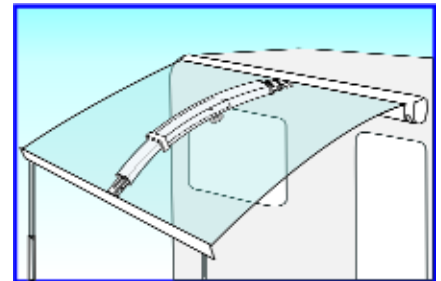

MAGIC RAFTER®

German Utility Model:
20 2005 002 553.4

Universal Rafter

Innovative universal telescopic Rafter in anodized aluminium. It is easily installed by hooking the ends onto the awning arms, while keeping them tight and avoiding that they bend.

For awnings from 250cm to 400cm. It also fits awnings of other brands.

98655-716

RAFTER

Anodized aluminium tension rafter supplied with special wall clips for storage inside the vehicle. With adjustable length from min 142 to max 265cm. Suitable for awnings with max 250cm extension. Optional for F45 from 250cm to 350cm. Complete with rubber ends so it can be installed on other awning brands.

98655-087

RAFTER PRO

Curved tension rafter. Extra Support

German Utility Model: 297 17 092

The tension Rafter PRO is easy to install without making any holes in the awning. It keeps the fabric tight, eliminating water pooling from rain and any noisy flapping of fabric in the wind. Plus, there is more clearance for vehicle doors. The rafter is made of two sturdy anodized aluminium telescopic bars. Ideal for awnings with extension up to 250cm, it adapts from min 144cm to max 265cm. length. Complete with rubber ends so it can be installed on other awning brands.

03616A01-

It eliminates water pooling and noisy flapping of fabric in the wind

RAFTER L

Rafter for F45i L, F1 L and F65 Top

Spring rafter made of solid anodized aluminium.

Quick fixing system without screws.

Standard delivered with F45i L, F1 L and F65 Top 400 - 450 - 490.

98655-679

RAPID SET

Sturdy "do it yourself" Fixing system for the side enclosure of the F45 and F1 awnings. Easy to use, in telescopic anodized aluminium poles with a 30mm diameter. Set of 2, complete with 10 privacy clips. Max dimensions: cm 250x280h.

03732-01-

FIAMMASTOR