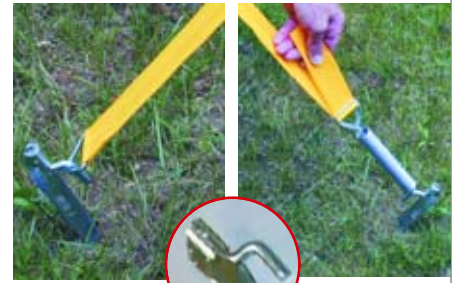

98655-087

RAFTER PRO

Curved tension rafter. Extra Support

German Utility Model: 297 17 092

The tension Rafter PRO is easy to install without making any holes in the awning. It keeps the fabric tight, eliminating water pooling from rain and any noisy flapping of fabric in the wind. Plus, there is more clearance for vehicle doors. The rafter is made of two sturdy anodized aluminium telescopic bars. Ideal for awnings with extension up to 250cm, it adapts from min 144cm to max 265cm. length. Complete with rubber ends so it can be installed on other awning brands.

03732C01-

TIE-DOWN KIT PLUS

Extra-Strong

ORIGINAL VERSION

Useful strap to hold the awning firmly anchored to the ground in case of wind.

The kit includes 11m of black or yellow adjustable band, stakes and a tension spring.

It fits crank awnings and traditional annex up to 600cm length.

Yellow: 98655-128

Black: 98655-129

New Extra-Strong stake

FIAMMASTOR® PLATE

NEW!

Ideal for fixing the frontal legs to the ground, in order to increase the resistance in case of strong wind and to protect the legs. Made with extra strong plastic. It is suitable for all types of Fiamma and Omni awning legs. Delivered with pegs. Colour Platinum. Dimensions: 20x20 cm. Kit 2 pieces. 98655-724