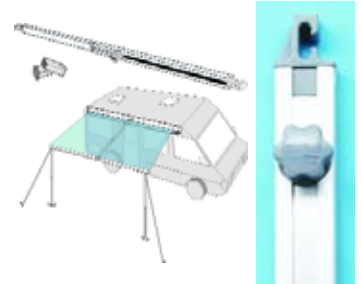

For awnings from 250cm to 400cm. It also fits awnings of other brands.

98655-716

RAFTER

Anodized aluminium tension rafter supplied with special wall clips for storage inside the vehicle. With adjustable length from min 142 to max 265cm. Suitable for awnings with max 250cm extension. Optional for F45 from 250cm to 350cm. Complete with rubber ends so it can be installed on other awning brands.

98655-087

RAFTER PRO

Curved tension rafter. Extra Support

German Utility Model: 297 17 092

The tension Rafter PRO is easy to install without making any holes in the awning. It keeps the fabric tight, eliminating water pooling from rain and any noisy flapping of fabric in the wind. Plus, there is more clearance for vehicle doors. The rafter is made of two sturdy anodized aluminium telescopic bars. Ideal for awnings with extension up to 250cm, it adapts from min 144cm to max 265cm. length. Complete with rubber ends so it can be installed on other awning brands.

03732-01-

FIAMMASTOR

RAFTER Caravanstore

In anodized aluminium with 30mm diameter for Caravanstore from 225 to 360cm and for F35 Pro from 250 to 300cm.

03888-01-

RAPID SET PRO Caravanstore

Rapid Set version developed to fix to the frontal tube of the Caravanstore to increase the resistance. Standard delivered with Caravanstore 440 and Caravanstore Zip 360, 410 and 440. Optional for the other lengths.