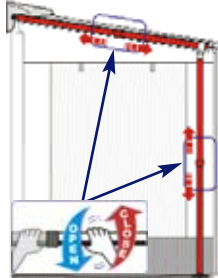

03732-01-

FIAMMASTOR

RAFTER Caravanstore

In anodized aluminium with 30mm diameter for Caravanstore from 225 to 360cm and for F35 Pro from 250 to 300cm.

03888-01-

RAPID SET PRO Caravanstore

Rapid Set version developed to fix to the frontal tube of the Caravanstore to increase the resistance. Standard delivered with Caravanstore 440 and Caravanstore Zip 360, 410 and 440. Optional for the other lengths.

03732C01-

TIE-DOWN KIT PLUS

Extra-Strong

ORIGINAL VERSION

Useful strap to hold the awning firmly anchored to the ground in case of wind.

The kit includes 11m of black or yellow adjustable band, stakes and a tension spring.