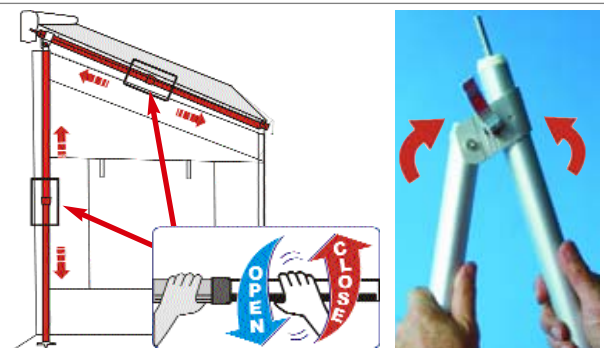

Standard delivered with F45i L, F1 L and F65 Top 400 - 450 - 490.

98655-679

RAPID SET

Sturdy "do it yourself" Fixing system for the side enclosure of the F45 and F1 awnings. Easy to use, in telescopic anodized aluminium poles with a 30mm diameter. Set of 2, complete with 10 privacy clips. Max dimensions: cm 250x280h.

03732-01-

FIAMMASTOR

RAFTER Caravanstore

In anodized aluminium with 30mm diameter for Caravanstore from 225 to 360cm and for F35 Pro from 250 to 300cm.

03888-01-

RAPID SET PRO Caravanstore

Rapid Set version developed to fix to the frontal tube of the Caravanstore to increase the resistance. Standard delivered with Caravanstore 440 and Caravanstore Zip 360, 410 and 440. Optional for the other lengths.