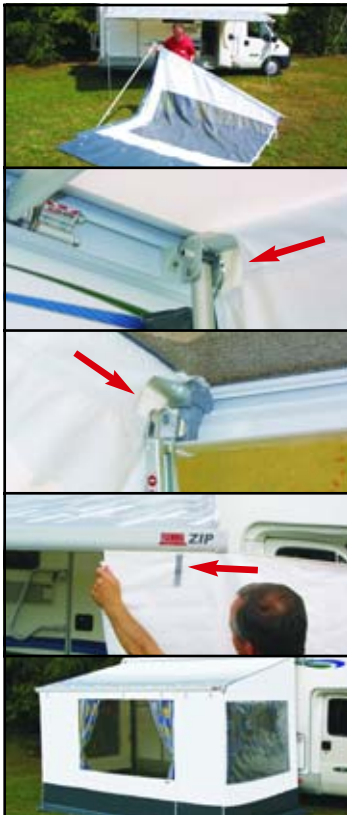

The innovative Fiamma ZIP system joins the side panels to the fabric of the awning with two special sturdy YKK zips.

Maximum water and wind protection thanks to its two exclusive and superior guaranteed high-quality zips.

The awning is transformed into a completely enclosed room in a matter of minutes.

Standard delivered with: the awning (canopy available in Platinum or Silver-Kool® colour), installation brackets, one front panel with door and two side panels with screened windows that can be opened. Also included are Rapid Set aluminium tension poles (p. 25), one central tension rafter excluding the 250 cm model (p.25), vehicle skirting (p.23), Oslo curtains for all the windows and storage bag Mega Bag C (p.26).

Exclusive to Fiamma and patented!

**Exclusive to Fiamma and patented!
The only Fiammastor® with ZIP fasteners**

German Patent 197 25 892.1

FIAMMASTOR

The only automatic awning complete with front and side panels