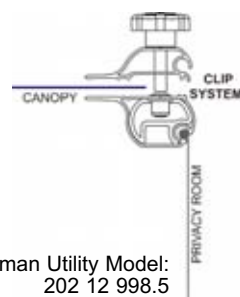

German Utility Model:
202 12 998.5