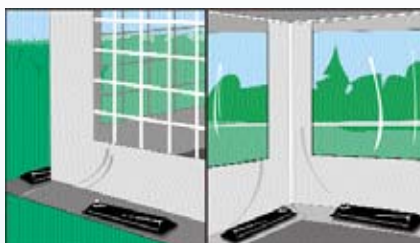

German Utility Models:
202 12 998.5
20 2005 008 237.6

CLIP SYSTEM® Exclusive to FIAMMA

The perfect solution for your Privacy enclosure!

With the new Clip system the side panels of the Privacy are quickly and easily joined with the fabric of the awning. Just insert the side panels into the rail of the clip system (photo 1), place the clip system in the corner of the casebox (photo 2) and the support leg of the front panel. Then the upper part is fastened together with the lower part (photo 7). In order to guarantee a perfect seal the fabric of the awning is blocked between the lower and upper rail by screwing the knob. The front panel of the Privacy Room is inserted into the rail of the front of the awning (photo 4) and with the YKK zip it is then united with the side panels of the Privacy (photo 5). The clip system is also delivered with two vertical poles that are fixed between the side walls and the vehicle walls and the side sponges (photo 8). The new patented system function with the sandwich technology and is made of anodized aluminium. It is adaptable for awnings with a maximum extension of 250cm (could be compatible with awnings with shorter extension, for example F45 plus with extension 225 cm or the awnings of Omnistor). The clip system is standard delivered with the Privacy Rooms; it is however possible to buy it separately, in order to use it on Privacy Rooms already on the market.

Set of 2 curtains (for one window).

CURTAINS KIT OSLO

03671B01-

CURTAINS KIT MADRID

03671A01-

PRIVACY PRO ANCHOR

Innovative ground anchoring system for traditional annex and Privacy panels. All you have to do is to fill the strong plastic case with 2.8l of water. Colour: Black.

03847-01-

SKIRTING

Protection against wind and rain that eliminates drafts.

Complete with installation kit.

Can be easily shortened.

Dimensions: cm 450x60h

98655-090