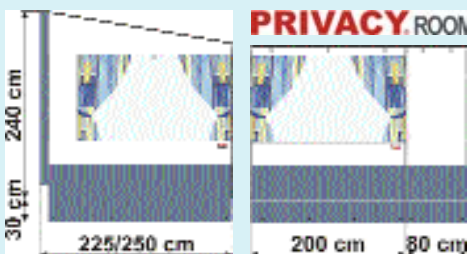

PRIVACY ROOM 300 MEDIUM