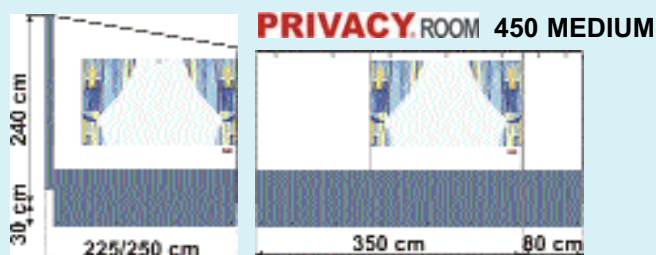

PRIVACY ROOM 450 MEDIUM