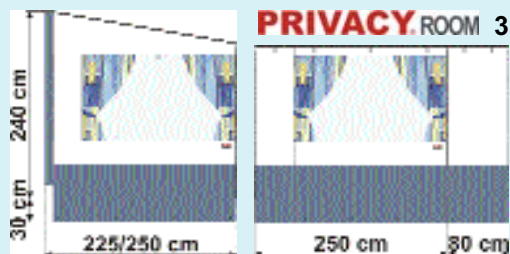

PRIVACY ROOM 350 MEDIUM