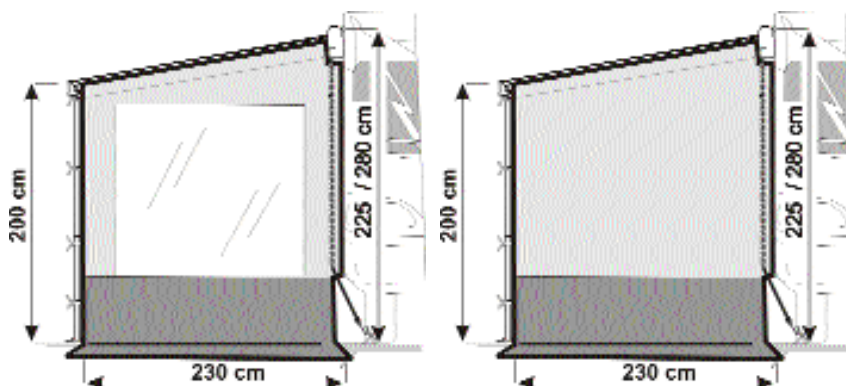

BLOCKER F45

Front panel with one large full light Crystal window, with vinyl extension to the floor. Made of polyester water repellent, washable fabric with UV protection. Simple to install using the elastic hooks and pegs which are standard delivered. Colour: Platinum.

Length	Item-No.	
Blocker Pro 250 cm	97952-202	
Blocker Pro 300 cm	97952-206	
Blocker Pro 350 cm	97952-208	
Blocker Pro 400 cm	97952-210	

Can be installed on the lead bar of all Fiamma awnings of any production year as well as most other awning brands.

SIDE PRO F45

Side W Pro F45
98655-091

Side Pro F45
98655B091

Convenient side panel with vinyl extension to the floor. Made of polyester water repellent, washable fabric with UV protection. Simple to install using the telescopic rafter and the elastic hooks and pegs that are standard delivered. Colour: Platinum.