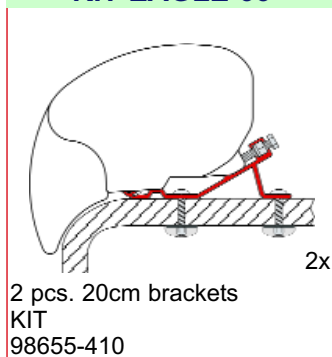

KIT EAGLE 66