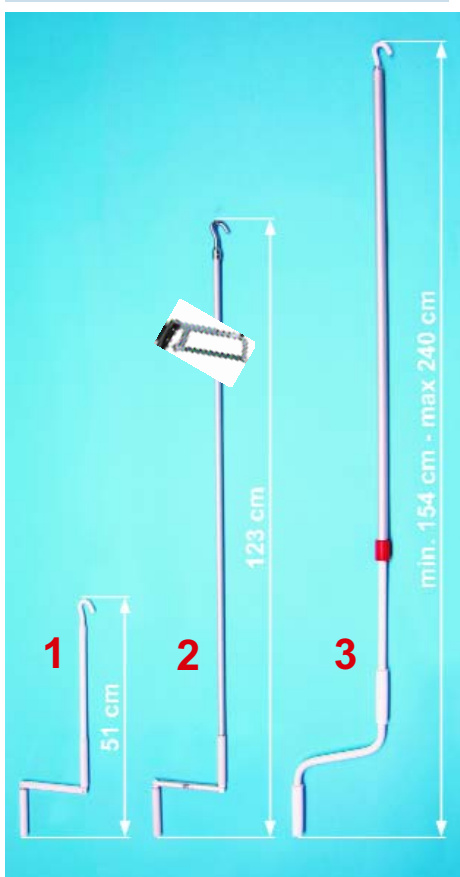

Fiesta 150

The awning that protects you from the sun and the rain. Fiamma fabric made of long-lasting Vinyl in Platinum Colour. It does not require the vertical support legs. Ideal for the doors of large motorhome, for motorhome with rear door and for large window. Ideal for motorhomes with slide out sides. It protects from leaves and other accumulation of dirt. Opening winch installed on the left side. Optional Motor Kit Left for Fiesta manual version (Item No. 05403A01-).

Fiesta 330

FIAMMA fiesta	Description	Awning Length	Net weight	Extension	Shade surface
04638A01A	FIESTA 150	145 cm	10 kg	104 cm	1,28 mq
04639A01A	FIESTA 150 E	147 cm	12 kg	104 cm	1,28 mq
04638B01A	FIESTA 190	190 cm	12 kg	104 cm	1,62 mq
04638C01A	FIESTA 330	335 cm	18 kg	104 cm	2,84 mq

New compact 12 Vdc. Motor. Quick opening and closing operation.

CRANK HANDLE

Crank handle in ultralight aluminium in versions:

- 1) Short:** with folding handle, ideal for Minivan, weight: only 0.24kg.
- 2) Standard:** standard delivered with F45i, with folding handle, ideal for all Motorhomes, easy to shorten, weight: only 0.4kg.
- 3) Telescopic:** standard delivered with F45i and F65 Top, telescopic crank handle with fixed handle, ideal for high Motorhomes and roof awnings, weight: only 1.32kg.

All handles are standard delivered with clips for storage inside the motorhome.

1	01756B01A	Short	
2	04660-01-	Standard	
3	03878B01-	Telescopic	