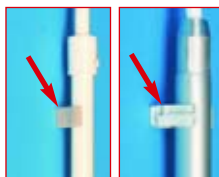

New compact 12 Vdc. Motor. Quick opening and closing operation.

CRANK HANDLE

Crank handle in ultralight aluminium in versions:

- 1) Short:** with folding handle, ideal for Minivan, weight: only 0.24kg.
- 2) Standard:** standard delivered with F45i, with folding handle, ideal for all Motorhomes, easy to shorten, weight: only 0.4kg.
- 3) Telescopic:** standard delivered with F45i and F65 Top, telescopic crank handle with fixed handle, ideal for high Motorhomes and roof awnings, weight: only 1.32kg.