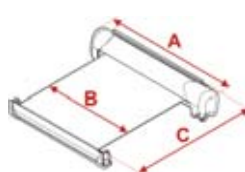

Strong joints in aluminium

More compact than other brands

F45	Description	Awning length A	Canopy length B	Extension C	Net Weight	Shade surface
04640-01(X)	F45i 250	256 cm	235 cm	200 cm	18 kg	4,60 sq.m
04640A01(X)	F45i 300	306 cm	285 cm	250 cm	22 kg	7,09 sq.m
04640B01(X)	F45i 350	356 cm	335 cm	250 cm	23 kg	8,30 sq.m
04640C01(X)	F45i 400 *	406 cm	385 cm	250 cm	26 kg	9,56 sq.m