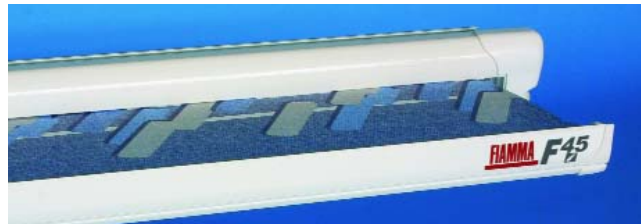

The indispensable Fiamma F45i is the only motorhome awning that is fast, user-friendly and silent during opening, closing and journeys

Fiammastor® absolutely necessary to create an area of shadow

FIAMMASTOR

Strong joints in aluminium

More compact than other brands

F45	Description	Awning length A	Canopy length B	Extension C	Net Weight	Shade surface
04640-01(X)	F45i 250	256 cm	235 cm	200 cm	18 kg	4,60 sq.m
04640A01(X)	F45i 300	306 cm	285 cm	250 cm	22 kg	7,09 sq.m
04640B01(X)	F45i 350	356 cm	335 cm	250 cm	23 kg	8,30 sq.m
04640C01(X)	F45i 400 *	406 cm	385 cm	250 cm	26 kg	9,56 sq.m