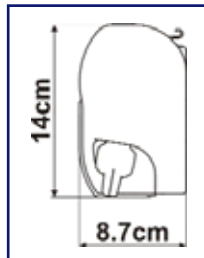

Strong joints in aluminium

More compact than other brands

F45	Description	Awning length A	Canopy length B	Extension C	Net Weight	Shade surface
04640-01(X)	F45i 250	256 cm	235 cm	200 cm	18 kg	4,60 sq.m
04640A01(X)	F45i 300	306 cm	285 cm	250 cm	22 kg	7,09 sq.m
04640B01(X)	F45i 350	356 cm	335 cm	250 cm	23 kg	8,30 sq.m
04640C01(X)	F45i 400 *	406 cm	385 cm	250 cm	26 kg	9,56 sq.m